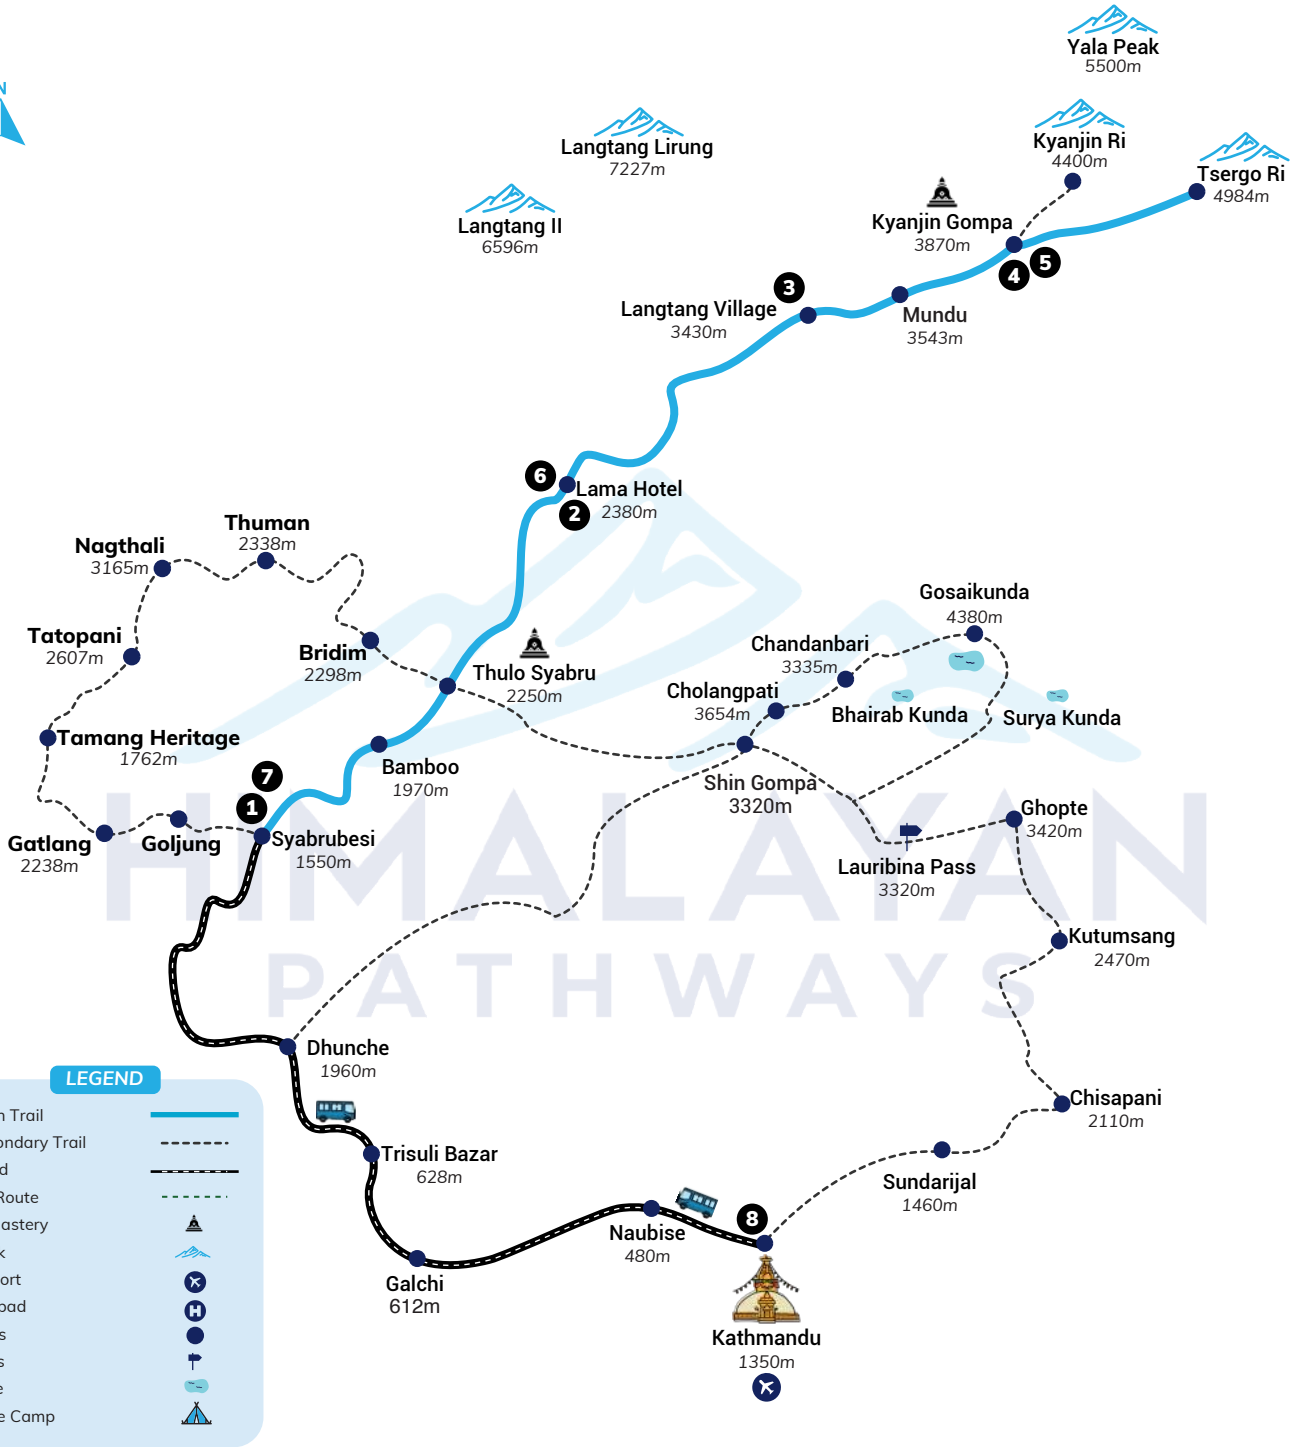

8
Days

LANGTANG VALLEY TREK

ALTITUDE CHART