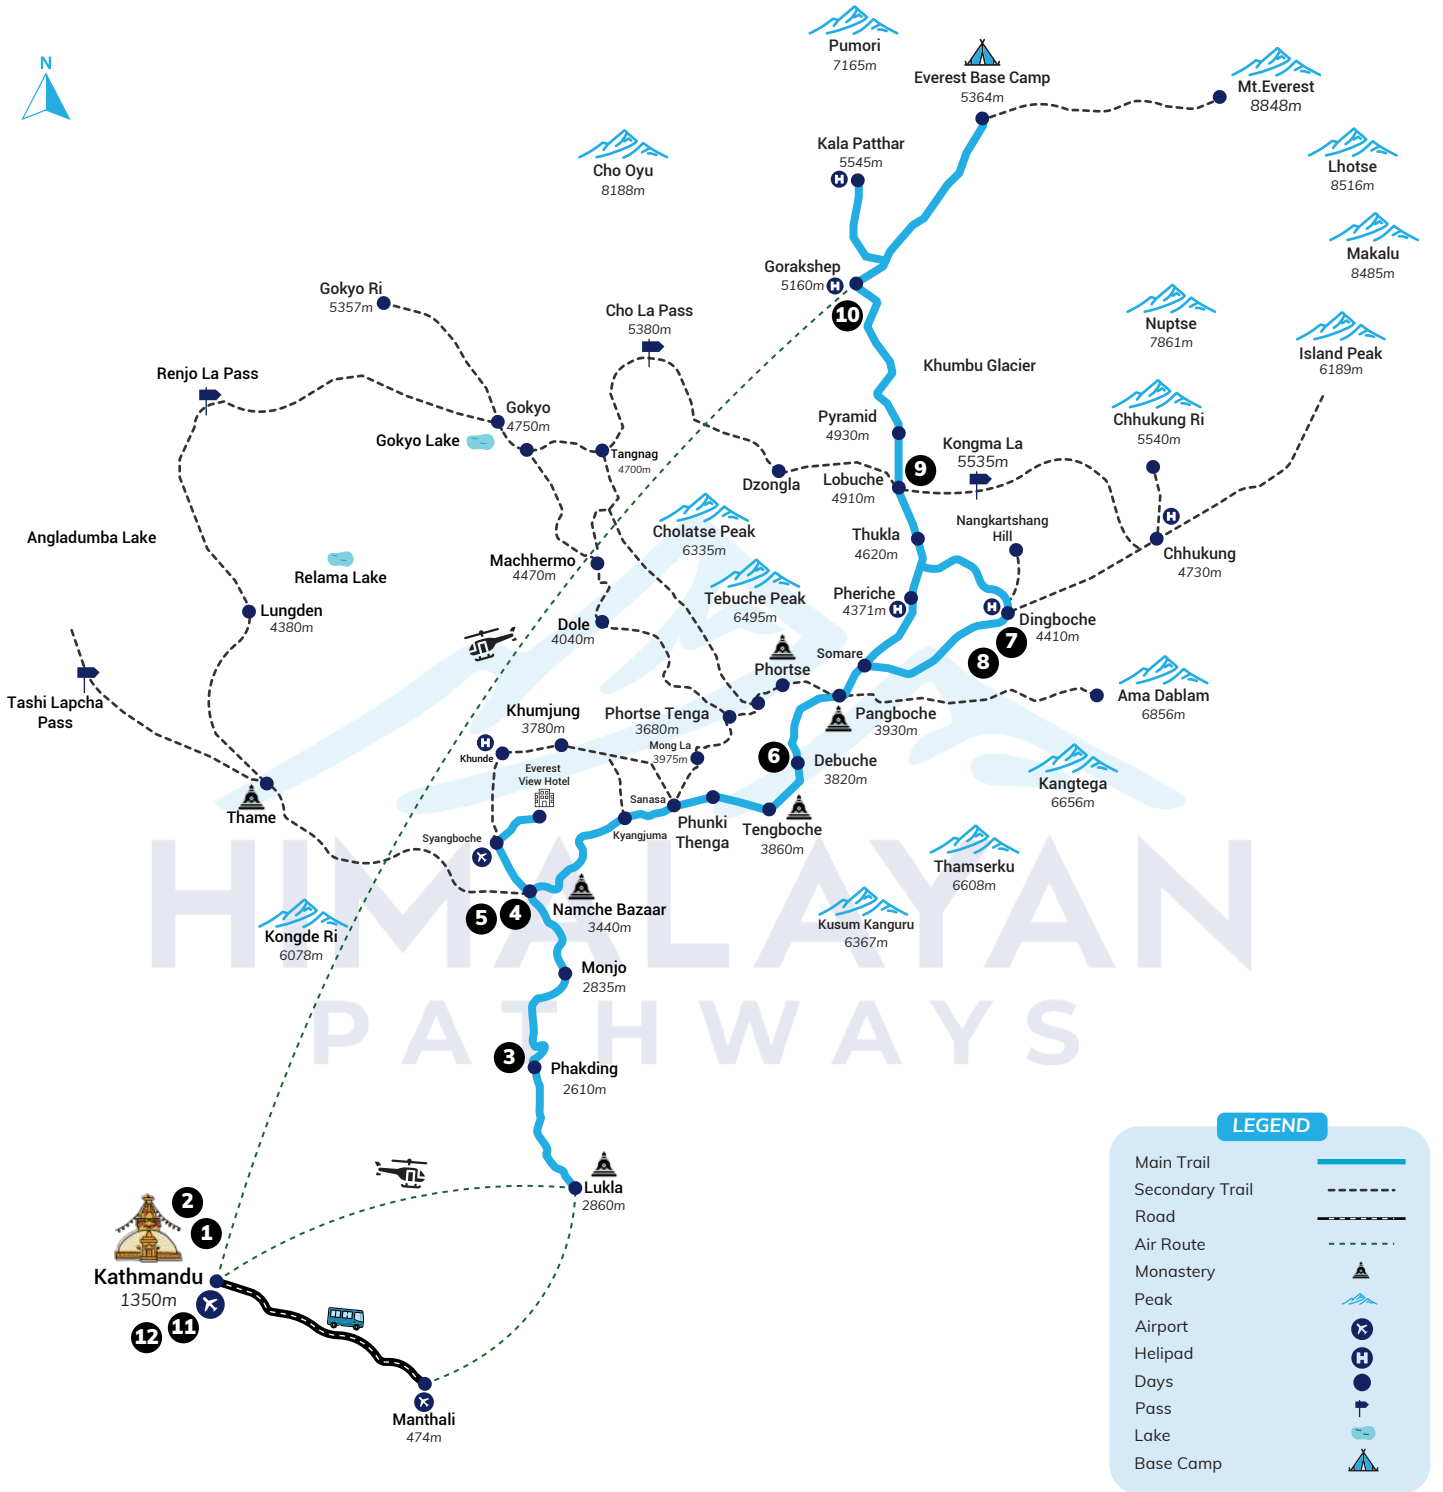

12 Days

EVEREST BASECAMP HELICOPTER TREK

ALTITUDE CHART