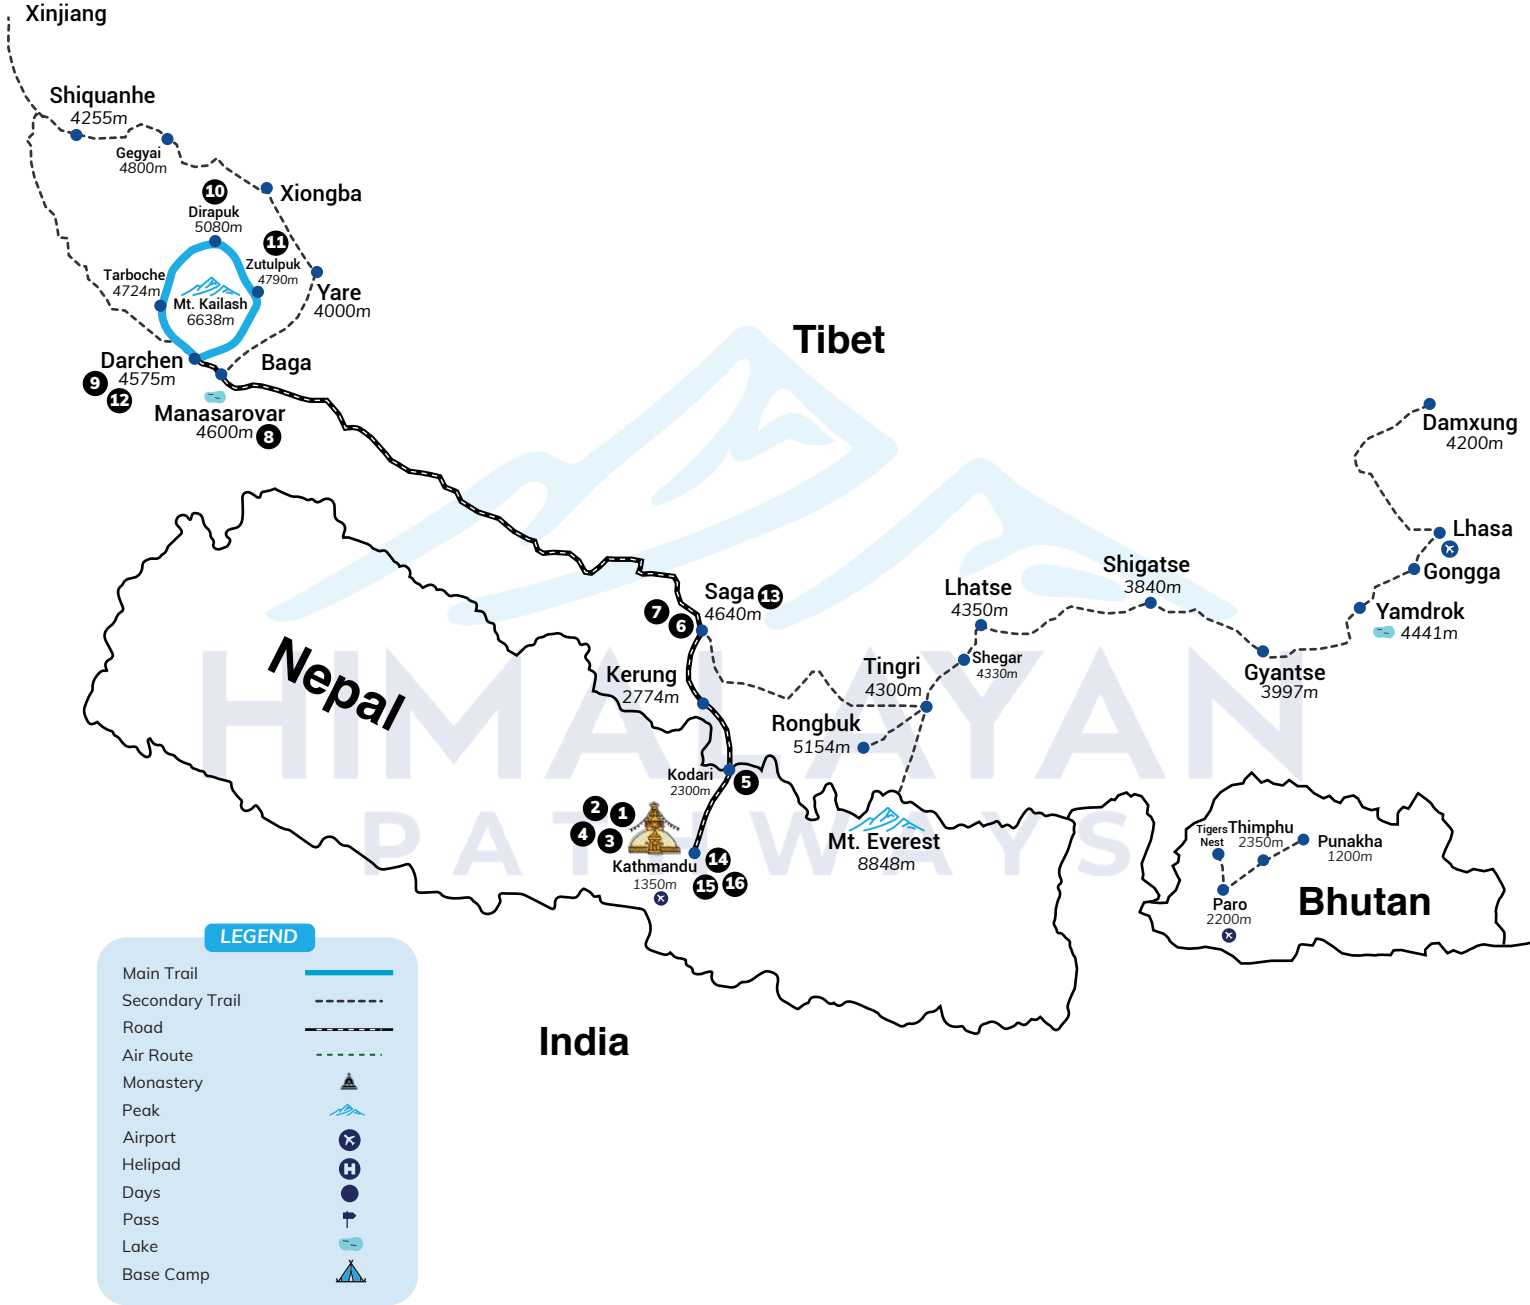

16 Days

KAILASH MANSAROVAR YATRA

ALTITUDE CHART