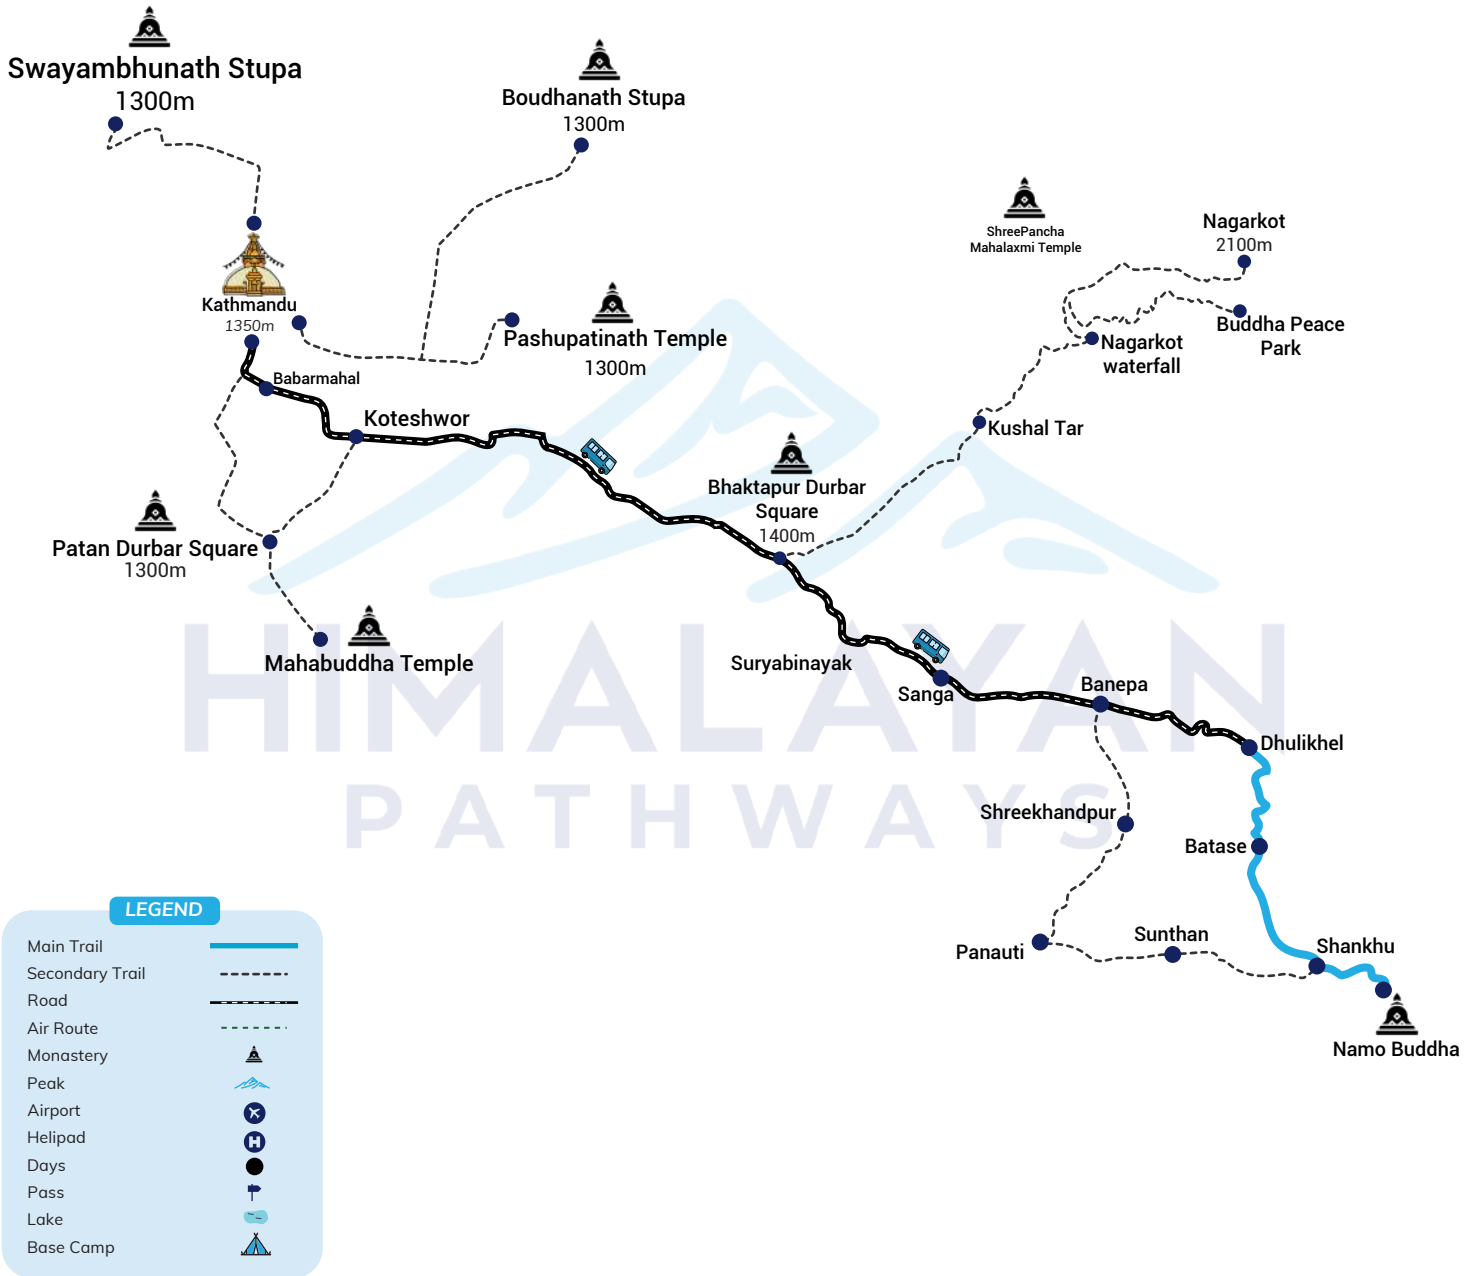

1
Day

NAMO BUDDHA HIKE

REGION