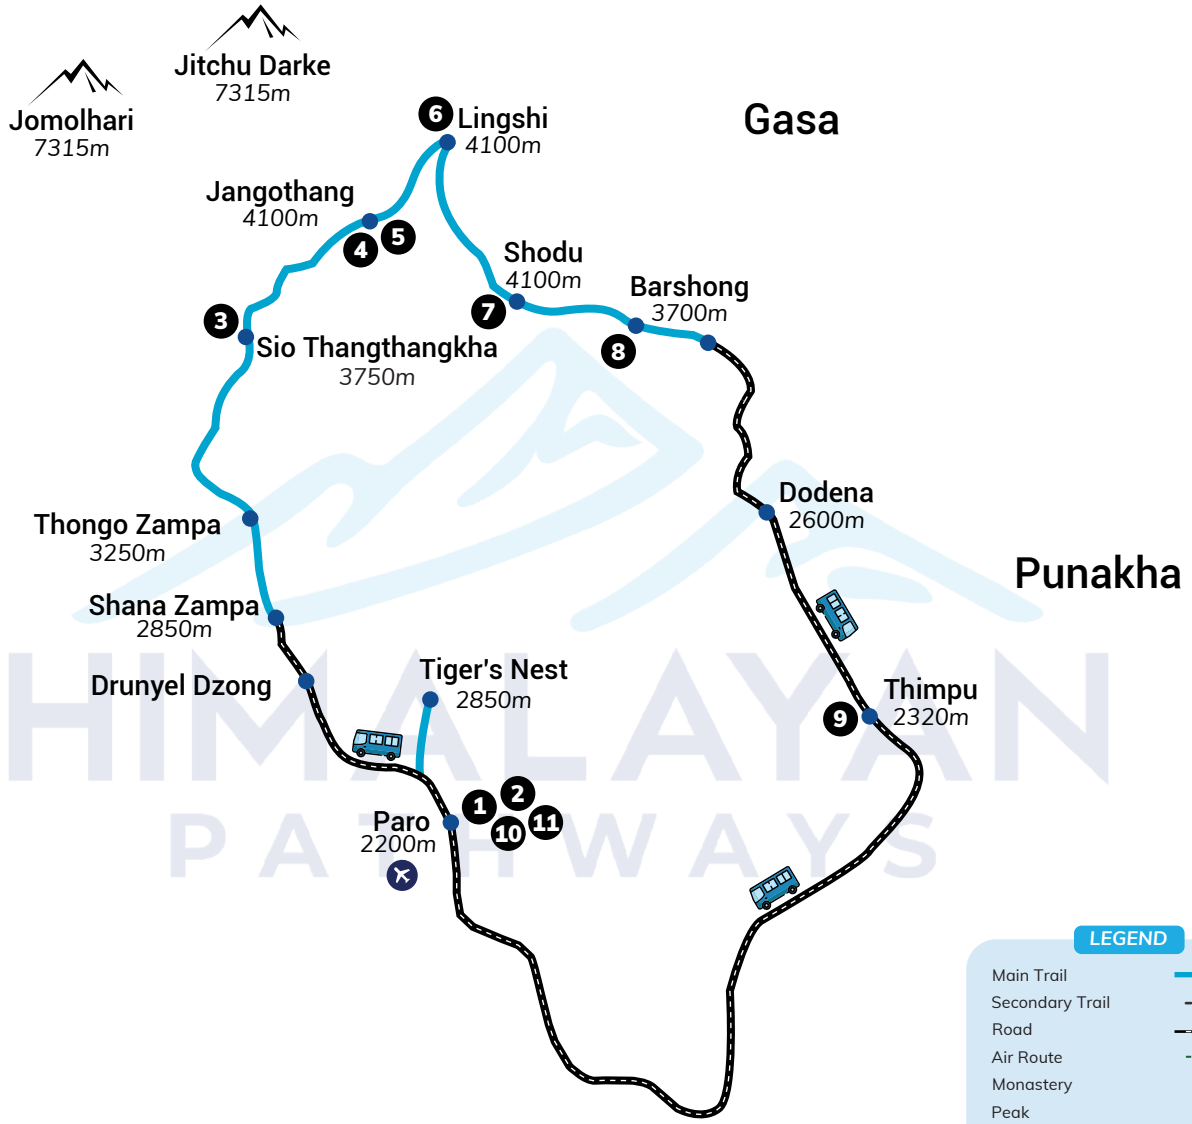

11  
Days

# JOMOLHARI TREK

**LEGEND**

- Main Trail
- Secondary Trail
- Road
- Air Route
- Monastery
- Peak
- Airport
- Helipad
- Days
- Pass
- Lake
- Base Camp

## ALTITUDE CHART