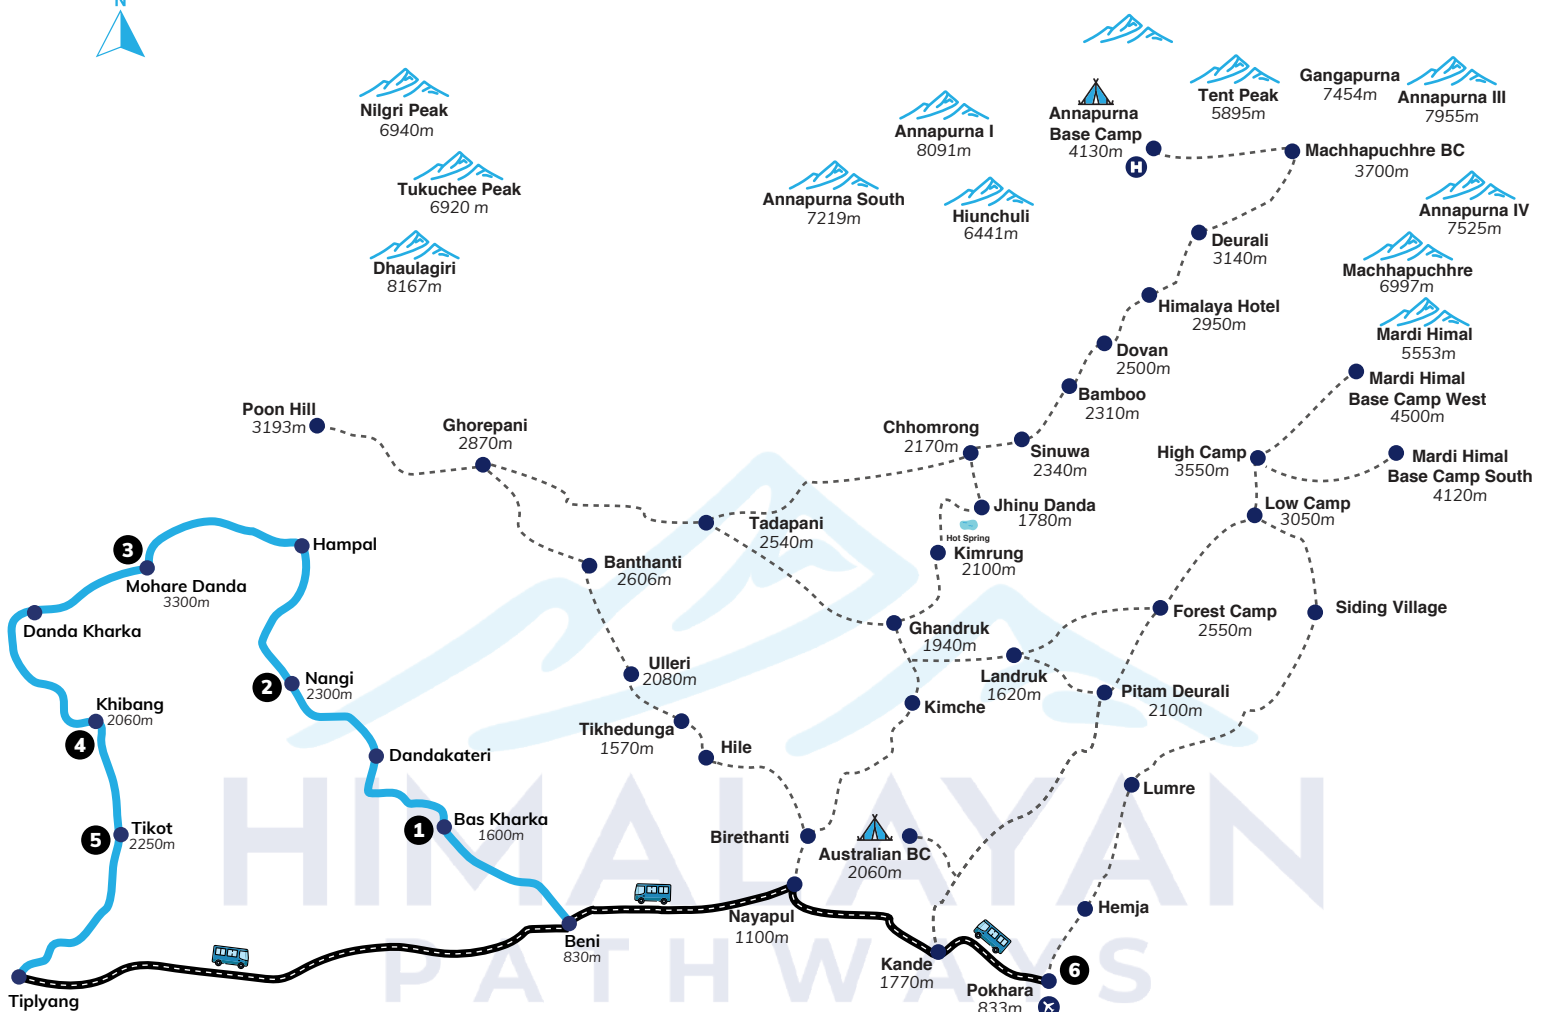

6

Days

MOHARE DANDA TREK

LEGEND

- Main Trail
- Secondary Trail
- Road
- Air Route
- Monastery
- Peak
- Airport
- Helipad
- Days
- Pass
- Lake
- Base Camp

ALTITUDE CHART